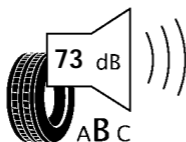

# ENERG

BRIDGESTONE

5017

175/65 R14C 90/88T

C2

2020/740