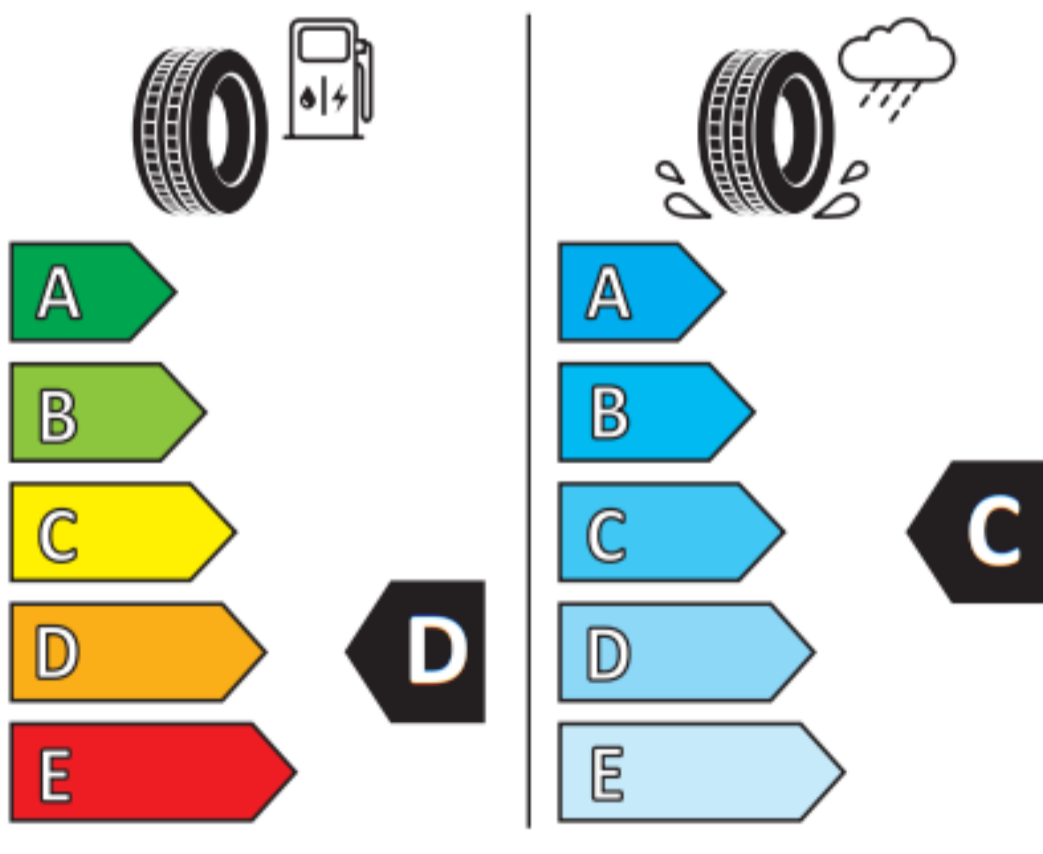

# ENERG

ROADMARCH

2ERM439

195/55R15 85 H

C1

2020/740