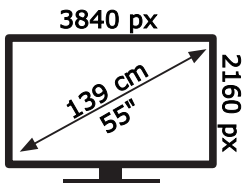

ENERG

ORAVA

LT-Andr55 A01

82 kWh/1000h

ABCDEF **G**

82 kWh/1000h

50598655

2019/2013