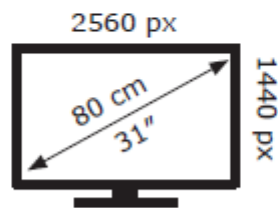

ENERG

LG Electronics

32GK850G

39 kWh/1000h

2019/2013