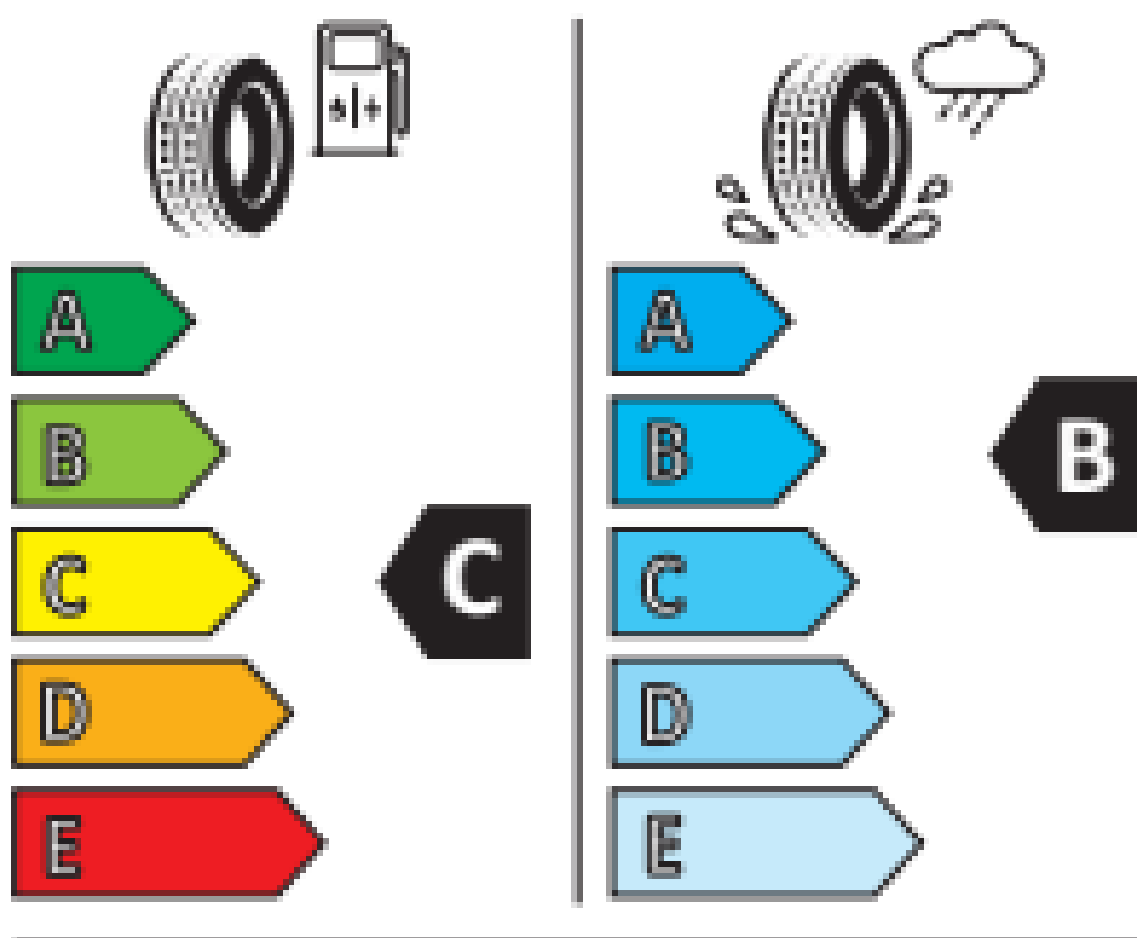

MADE IN CHINA

ENERG

ROADMARCH

ZERM318

215/65R17 99 T

C1