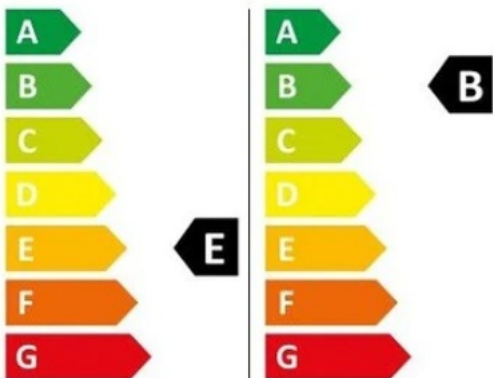

# ENERG

WHIRLPOOL

FFWDB 976258 BV EE

414 kWh/100

57 kWh/100

7,0 kg

9,0 kg

66 L