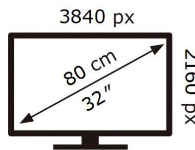

ENERGY

SAMSUNG

S32A706NWU

39 kWh/1000h

ABCDEF **G**

51 kWh/1000h

2019/2013