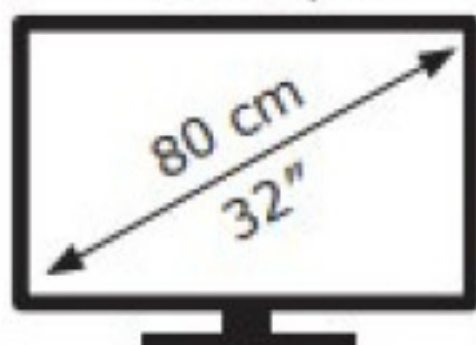

ENERG

LG Electronics

32UP550N

38 kWh/1000h

ABCDEF**G**

52 kWh/1000h

3840 px

2160 px