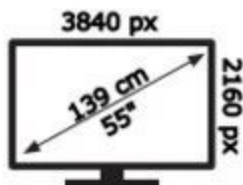

ENERG

TOSHIBA

55UA3D63DG

64 kWh/1000h

ABCDEF **G**

123 kWh/1000h

2019/2013

50637984