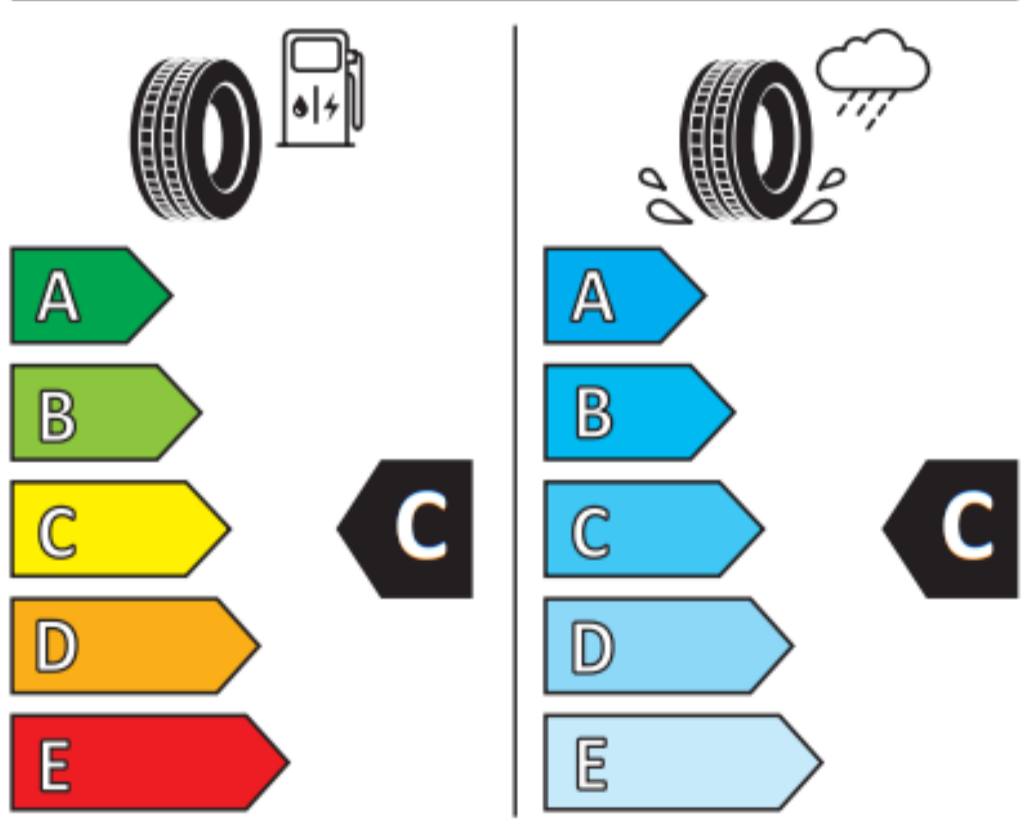

ROADMARCH TYRES

PRIME A/S

205/65

R15

94V

MADE IN CHINA

ENERG

ROADMARCH

2ERM428

205/65R15 94 V

C1

2020/740