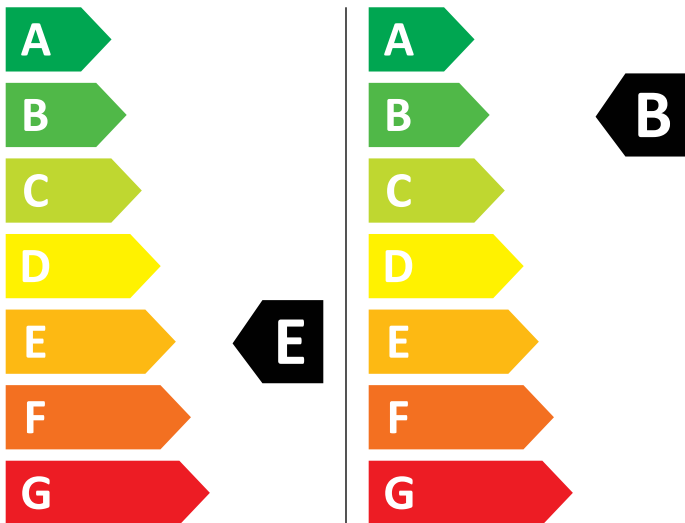

ENERG

AEG

L7WBG047WC 914610203

Water consumption: 325 kWh/100

Water consumption: 52 kWh/100

5,0 kg

7,0 kg

67 L