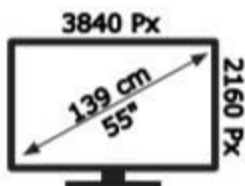

ENERG

JVC

LT-55VU3005

82 kWh/1000h

ABCDEF **G**

123 kWh/1000h

2019/2013

50549930