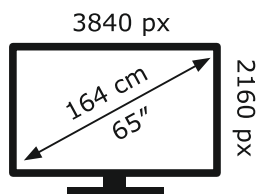

ENERG 

METZ

65MUC7000Z

100 kWh/1000h

ABCDEF**G**

95 kWh/1000h

2019/2013