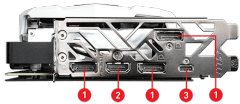

CONNECTIONS

1. DisplayPort
2. HDMI
3. USB Type-C

FEATURE

TORX FAN 2.0

Award-winning fan design combining two different fin designs for cool & quiet gaming.

Double Ball Bearings

Strong and lasting core for the TORX Fan 2.0 to provide years of smooth and silent gaming.

CUSTOM PCB

An optimized PCB design with enhanced power delivery provides a solid base for high performance gaming.

SOLID BACKPLATE

Increases toughness of the card to prevent bending while complementing the design.