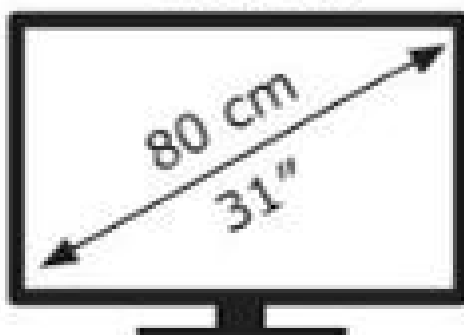

ENERG

LG Electronics

32GN650

29 kWh/1000h

ABCDEF **G**

46 kWh/1000h

2560 px

1440 px