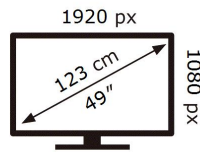

**ENERGY**

SAMSUNG

HG49EE694DK

**70** kWh/1000h

2019/2013