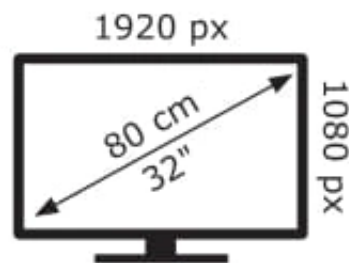

ENERG

ORAVA

LT-848 LED A211SA

32 kWh/1000h

2019/2013

50554206