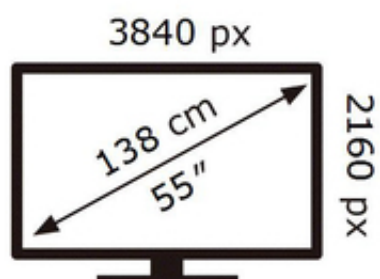

# ENERG

SAMSUNG

QE55QN90AAT

**84** kWh/1000h

ABCDEF **G**

**165** kWh/1000h

2019/2013