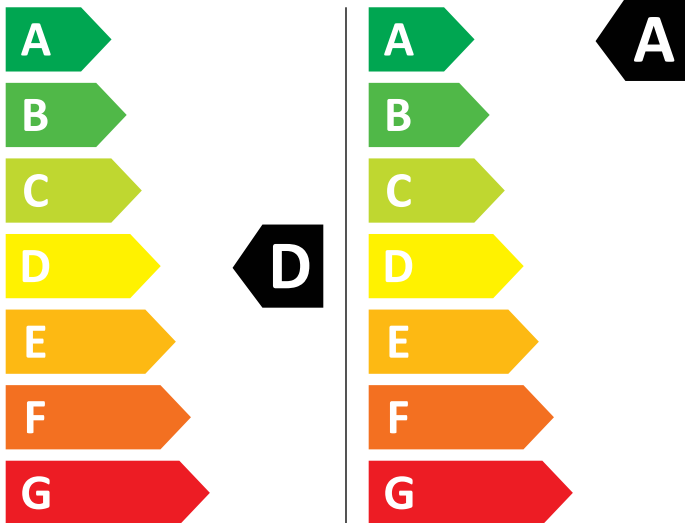

ENERG

AEG

LWR851650C 914611302

307 kWh/100

51 kWh/100

6,0 kg

10,0 kg

75 L