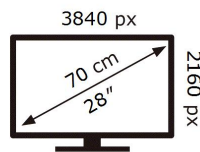

ENERGY

SAMSUNG

S28AG700NU

33 kWh/1000h

ABCDEF **G**

50 kWh/1000h

2019/2013