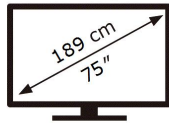

ENERGY

SAMSUNG

QE75QN900AT

308 kWh/1000h

ABCDEF **G**

495 kWh/1000h

7680 px

4320 px