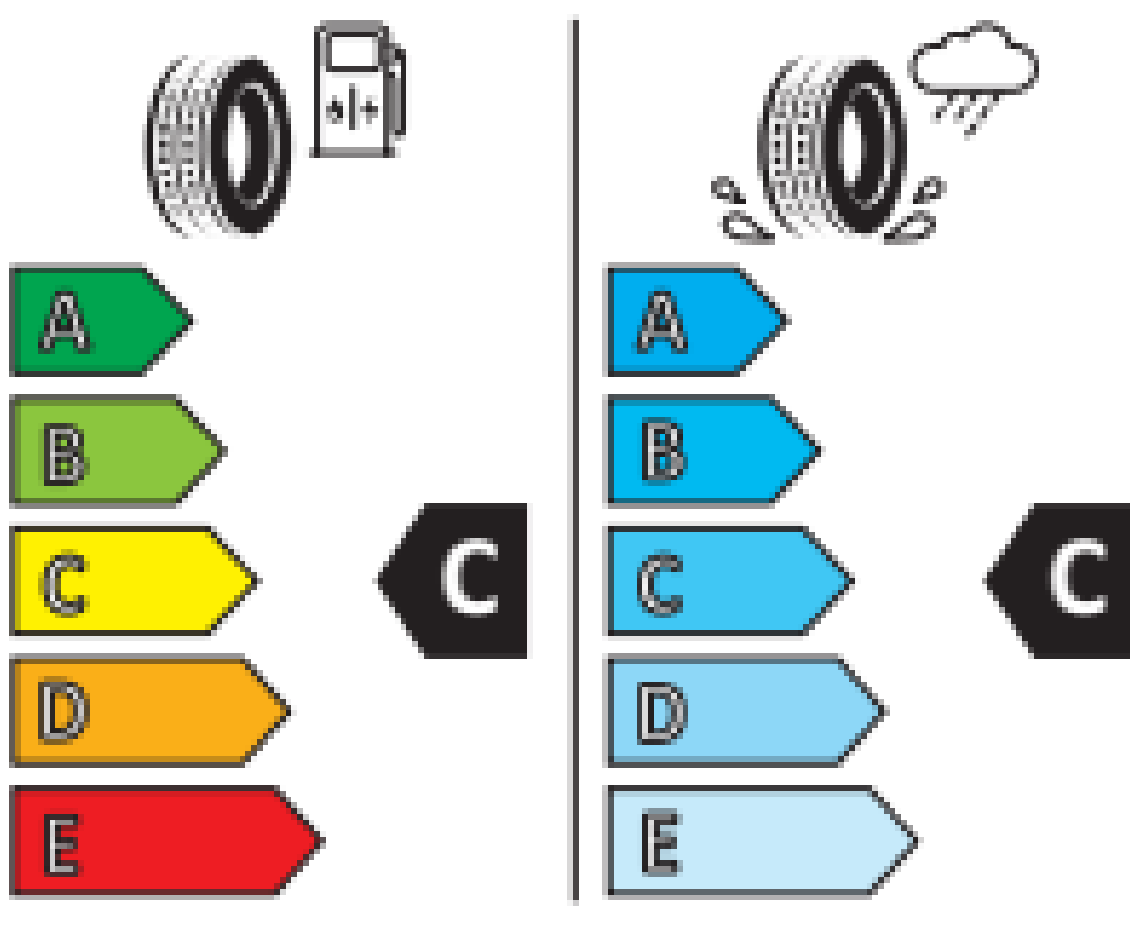

ROADMARCH TYRES

ECOPRO 99

205/55

R16

91V

MADE IN CHINA

ENERG

ROADMARCH

2ERM577

205/55R16 91 V

C1

2010/244

UTQG 400 A A