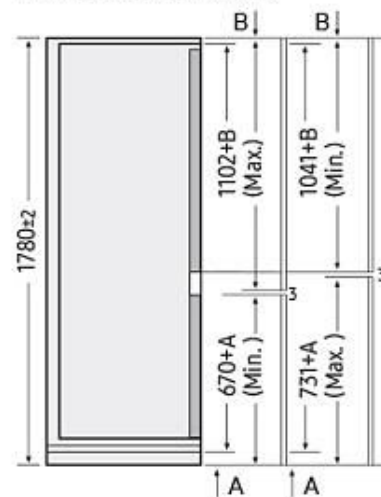

Door Panel DBRB2600* / Slide Type (Side View)

A : Lower edge of front panel

B : Front panel overhang

Minimum Cabinet Depth