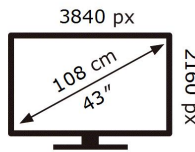

ENERGY

SAMSUNG

UE43AU7102K

70 kWh/1000h

ABCDEF **G**

103 kWh/1000h

2019/2013