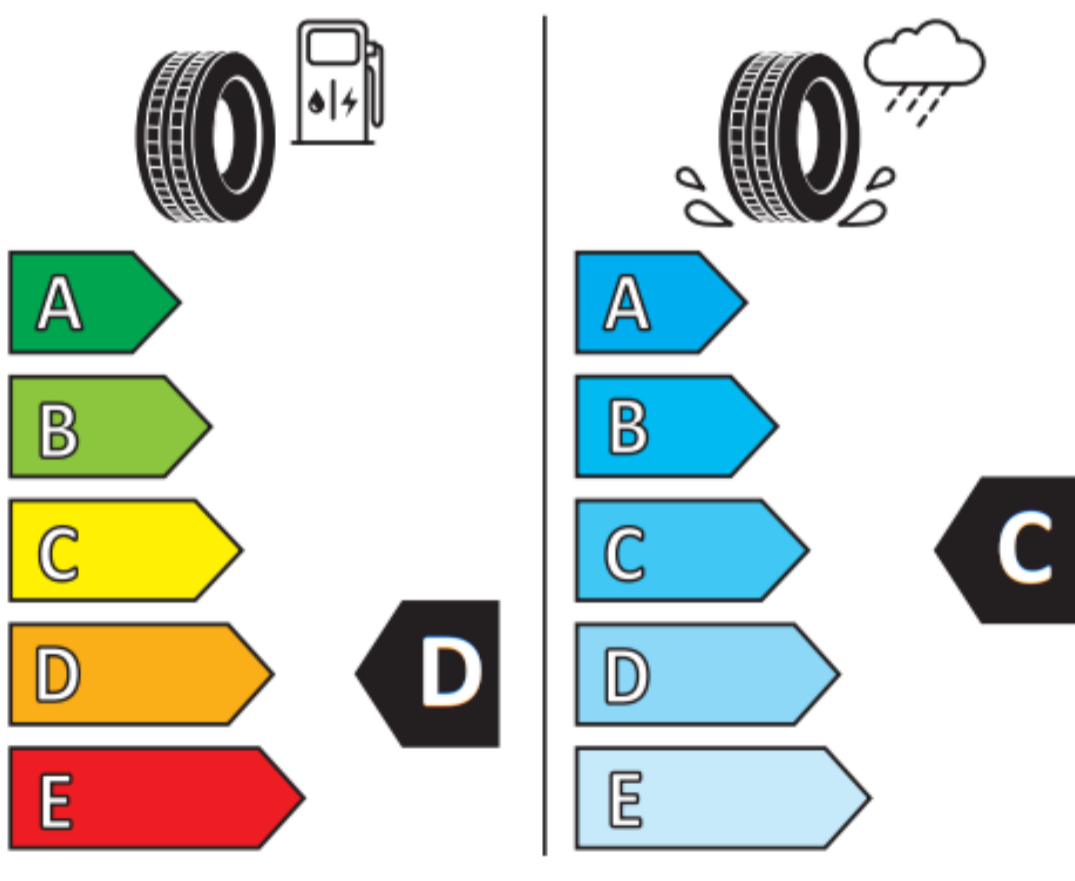

MADE IN CHINA

ENERG

ROADMARCH

2ERM128

175/65R15 84 H

C1