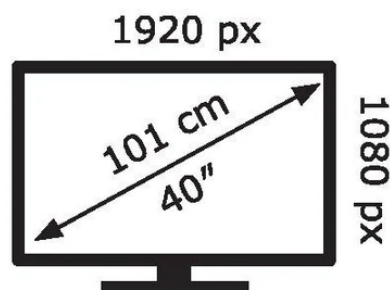

ENERG

STRONG

SRT 40FB4003

47 kWh/1000h

2019/2013