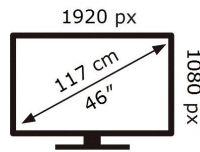

**ENERGY**

SAMSUNG

VM46T-U

**123** kWh/1000h

2019/2013