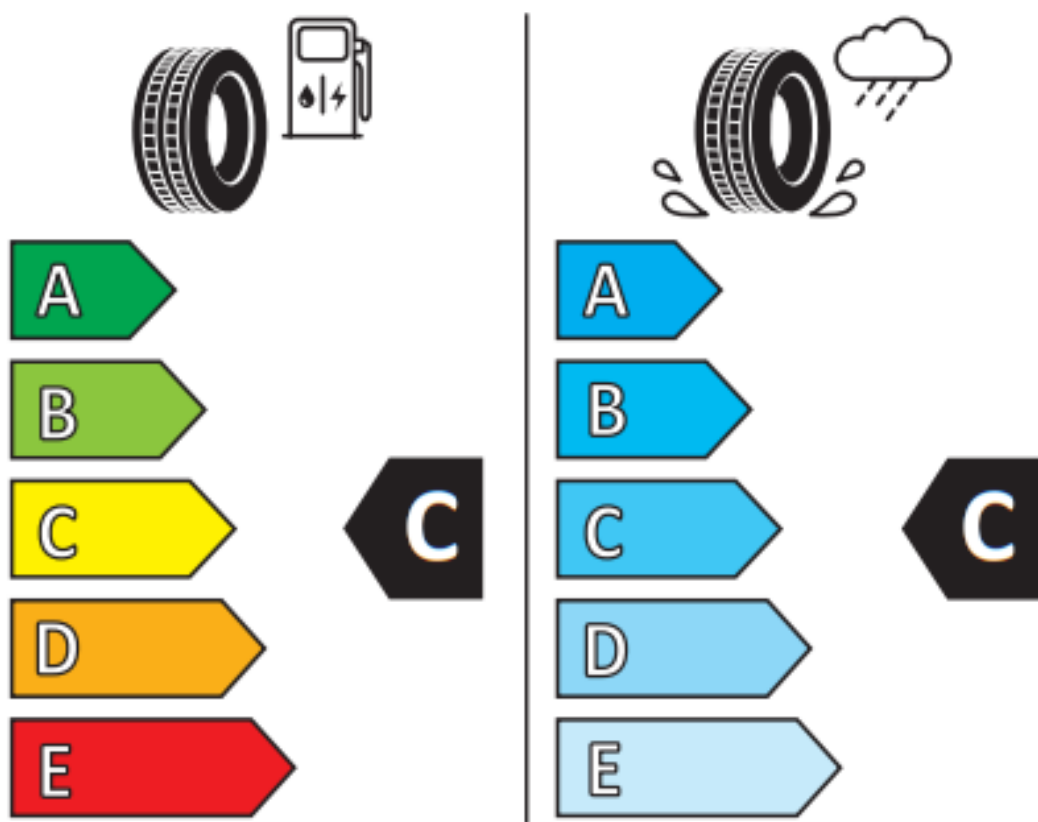

ROADMARCH TYRES

PRIME A/S

225/45

ZR17

94W XL

MADE IN CHINA

ENERG

ROADMARCH

2ERM454

225/45ZR17 94 W XL

C1

2020/740