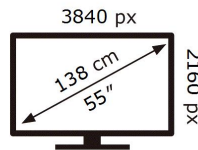

ENERGY

SAMSUNG

GQ55Q60AAU

77 kWh/1000h

ABCDEF **G**

140 kWh/1000h

2019/2013