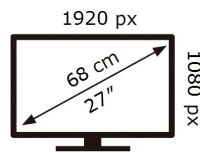

ENERGY

SAMSUNG

S27AG304NU

26 kWh/1000h

2019/2013