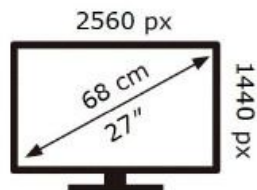

ENERG

SAMSUNG

C27G75TQSU

60 kWh/1000h

ABCDEF **G**

66 kWh/1000h

2019/2013