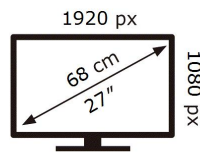

ENERGY

SAMSUNG

S27AG300NU

26 kWh/1000h

2019/2013