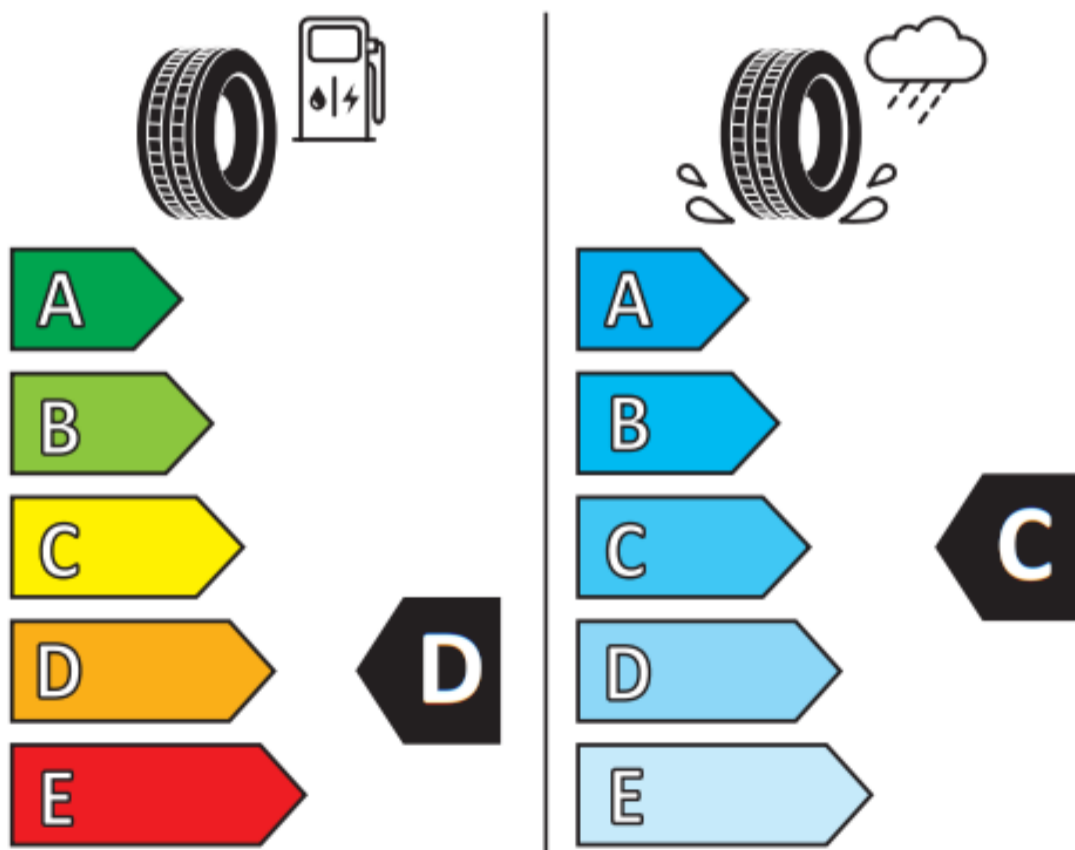

ROADMARCH TYRES

PRIMEVAN 36

215/75

R16C

116/114R

MADE IN CHINA

ENERG

ROADMARCH

3ERM228

215/75R16C 116/114 R

C2

2020/740