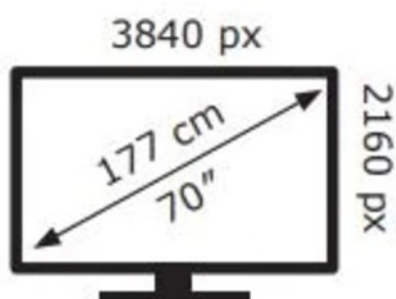

ENERG

Hisense

70A7100F

142 kWh/1000h

ABCDEF **G**

180 kWh/1000h

2019/2013