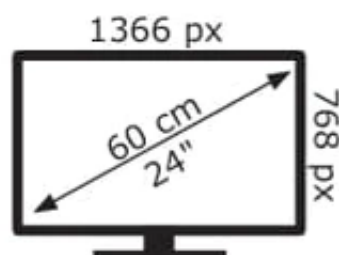

ENERG

ORAVA

LT-637 LED B140B

22 kWh/1000h

50557577

2019/2013