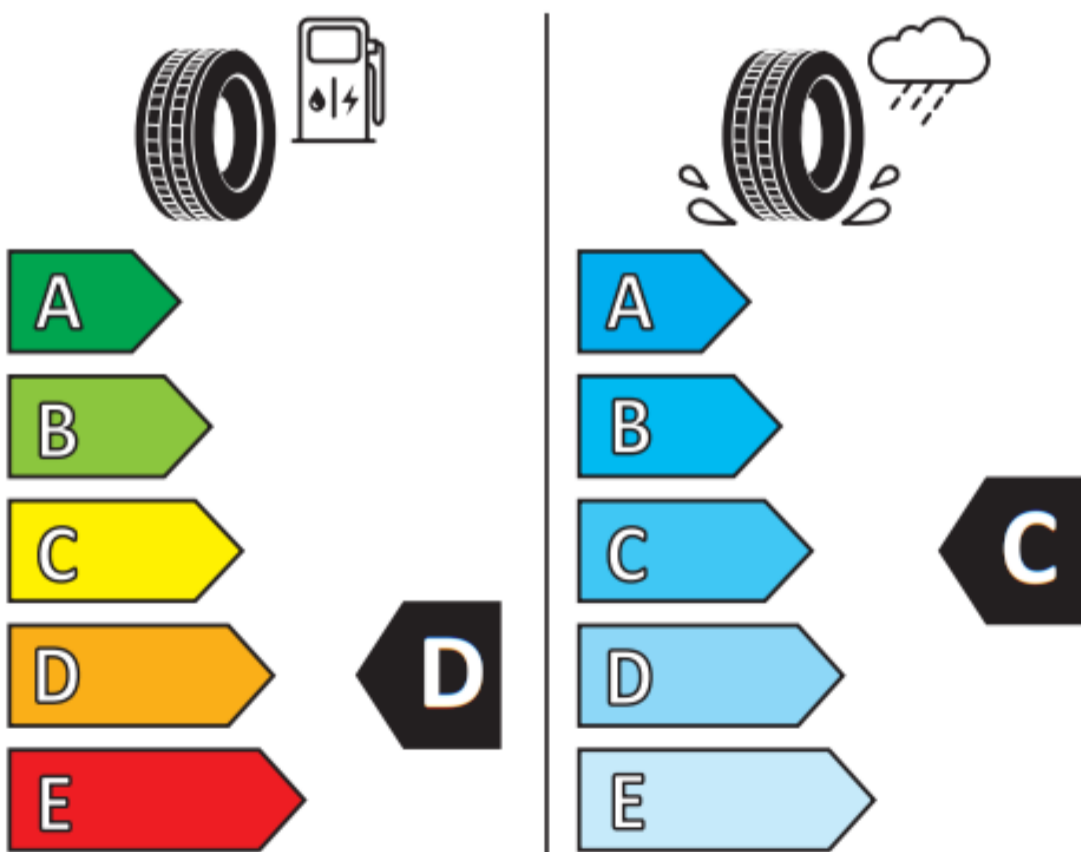

ROADMARCH TYRES

PRIME UHP 08

**205/45
R16**

87W XL

MADE IN CHINA

ENERG

ROADMARCH

2ERM064

205/45R16 87 W XL

C1

2020/740

UTQG 400 A A