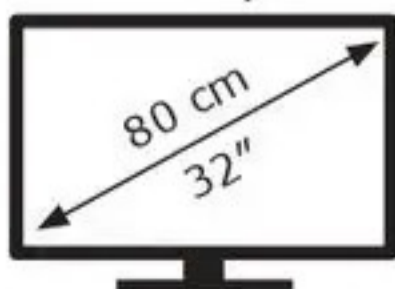

ENERG

TCL

32S5200X1

32 kWh/1000h

ABCDEF**G**

42 kWh/1000h

1366 px

768 px