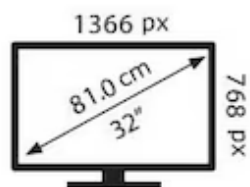

ENERG

ALLVIEW

32ATC6000-H

26 kWh/1000h

2019/2013