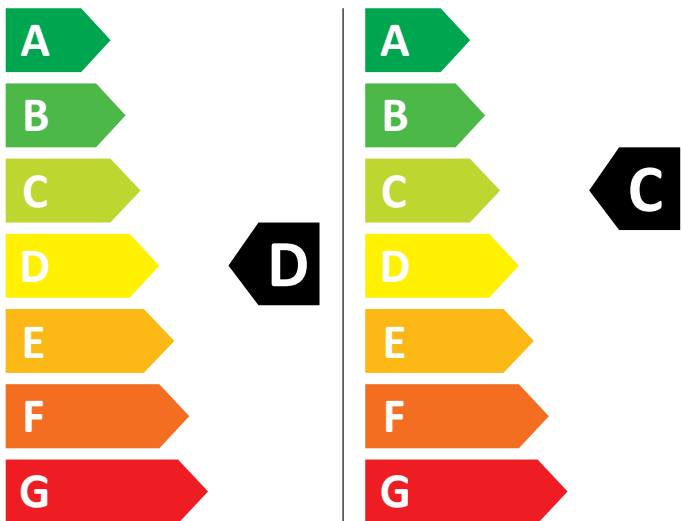

# ENERG

WHIRLPOOL

FWDG 961483 WSV EE N

307 kWh / 100

65 kWh / 100

6,0 kg

9,0 kg

65 L