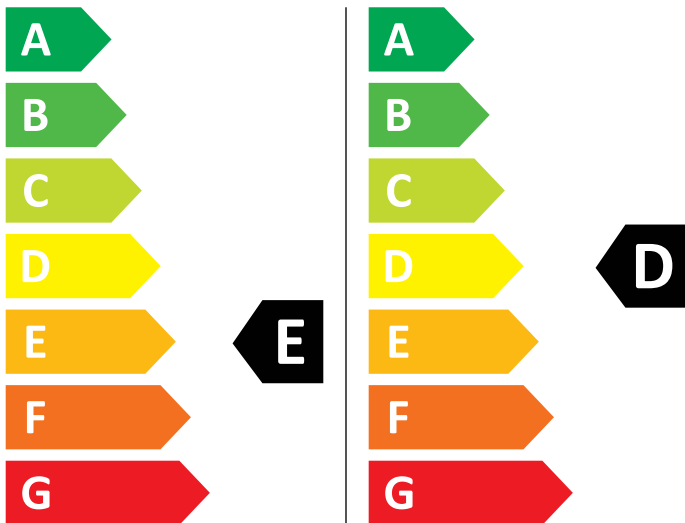

# ENERG

AEG

L6WNJ68WC 914600130

💧 266 kWh/100

💧 73 kWh/100

4,0 kg

8,0 kg

60 L