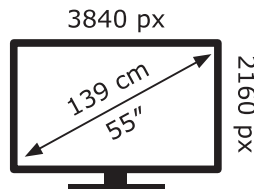

# ENERGY

**Panasonic**

TX-55HX940E

**85** kWh/1000h

ABCDEF**G**

**130** kWh/1000h

2019/2013

TQF0EA0415