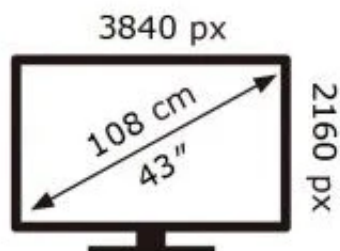

ENERG

SAMSUNG

QE43Q60AAU

66 kWh/1000h

ABCDEF **G**

96 kWh/1000h

2019/2013