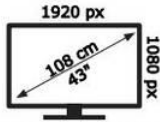

ENERGY

ORAVA

LT-1095 LED A181SA

42 kWh/1000h

ABCDEF**G**
HDR
60 kWh/1000h

2019/2013