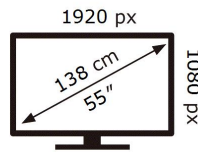

ENERGY

SAMSUNG

OM55N

276 kWh/1000h

2019/2013