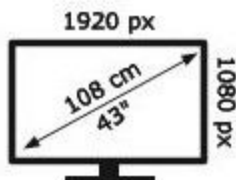

ENERG

ORAVA

LT-1099 LED C211SC

42 kWh/1000h

50553142

2019/2013