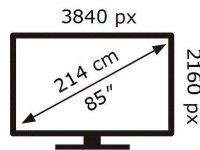

ENERGY

SAMSUNG

QE85QN95AAT

155 kWh/1000h

ABCDEF **G**

HDR

360 kWh/1000h

2019/2013