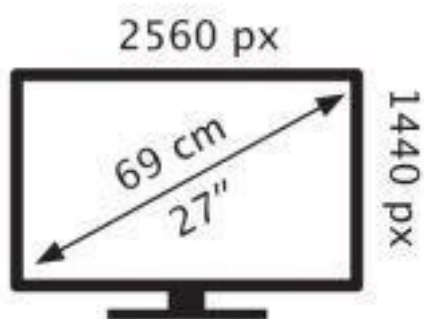

ENERG

acer

CB272U

31 kWh/1000h

ABCDEF **G**

44 kWh/1000h

2019/2013