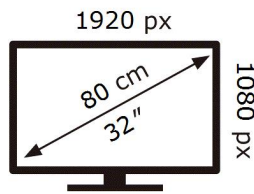

ENERG 

SAMSUNG

S32AG324NU

24 kWh/1000h

2019/2013