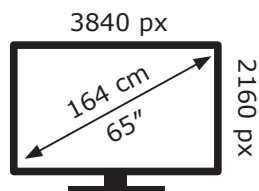

ENERGY

LG Electronics

65NANO913NA

118 kWh/1000h

ABCDEF**G**

139 kWh/1000h

2019/2013