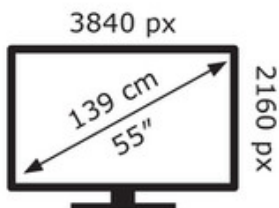

ENERG

TCL

55P815X1

65 kWh/1000h

ABCDEF**G**

103 kWh/1000h

2019/2013